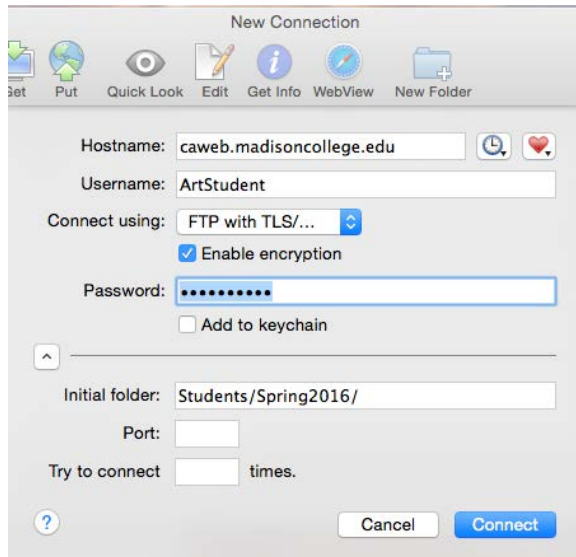

Using Fetch to Upload Files To The caweb Server

Launch Fetch (the little dog)

Fetch is a ftp (file transfer protocol) software. There are many other free options that can be found on-line.

Fill in to match.

PASSWORD: Test1234@9

Choose the folder with YOUR first initial and last name.

Double click to open the folder with YOUR NAME. To download files, drag YOUR files to the desktop or your external drive.